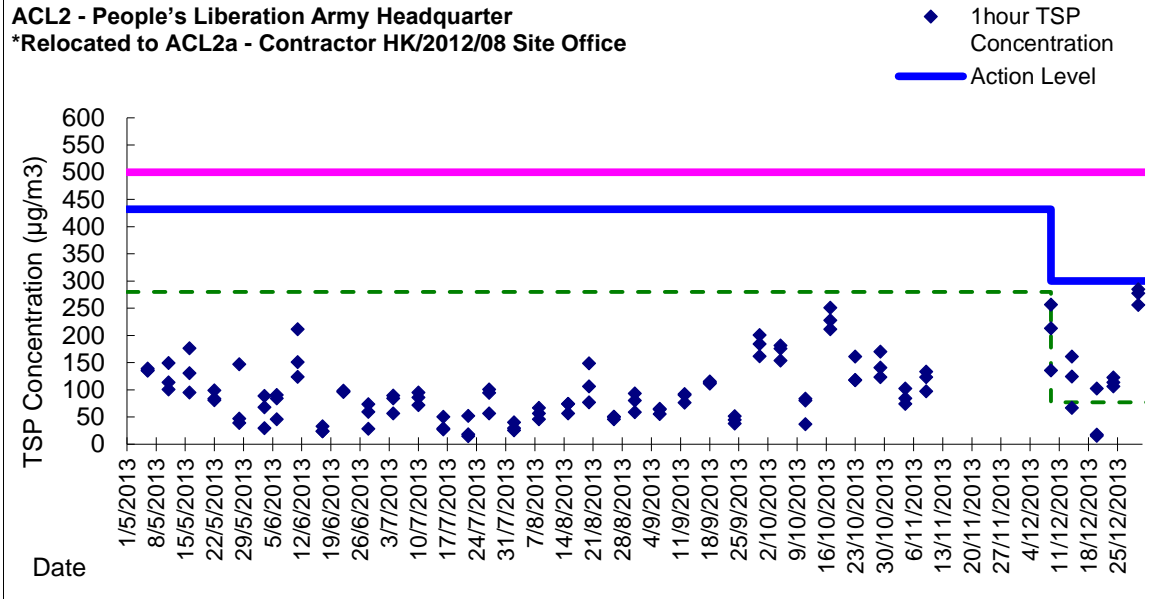

Graphic Presentation of 1 hour TSP Result

Graphic Presentation of 24 hour TSP Result

Graphic Presentation of 1 hour TSP Result

Graphic Presentation of 24 hour TSP Result

Remark: due to large scale renovation works at People's Liberation Army Headquarter (ALC2), the AQM at ACL2 was suspended from 14 Nov 2013 to 03 Dec 2013, and relocated to Contractor HK/2012/08 Site Office ACL2a from 07 Dec 2013.

Graphic Presentation of 1 hour TSP Result

Graphic Presentation of 24 hour TSP Result

Graphic Presentation of 1 hour TSP Result

ACL2a - Contractor HK/2012/08 Site Office

Graphic Presentation of 24 hour TSP Result