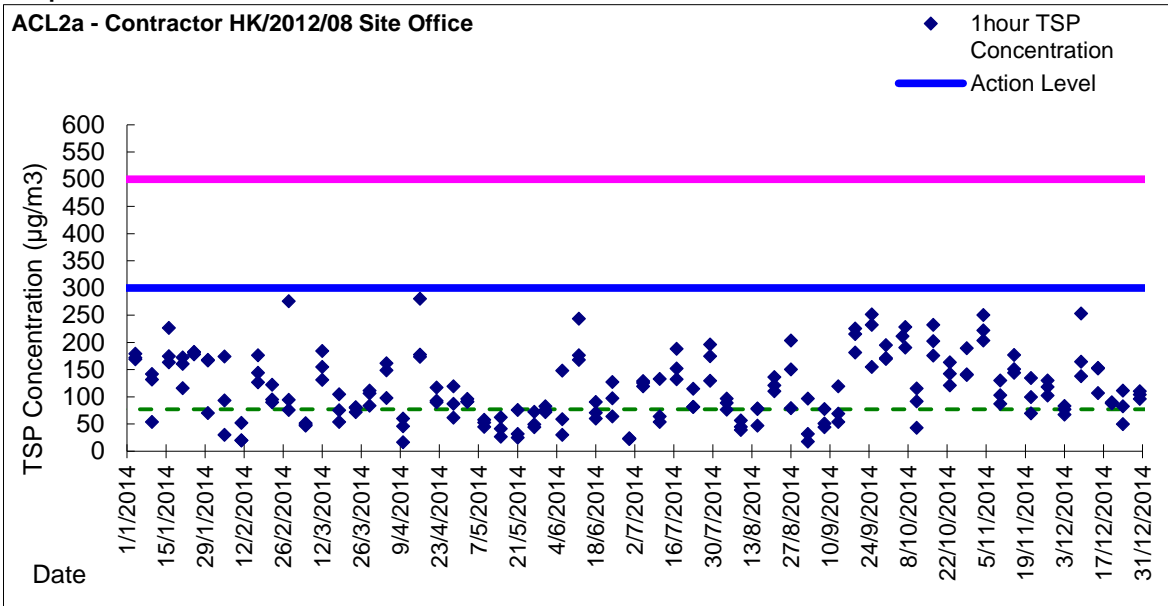

Graphic Presentation of 1 hour TSP Result

Graphic Presentation of 24 hour TSP Result

Graphic Presentation of 1 hour TSP Result

Graphic Presentation of 24 hour TSP Result

Remark: due to large scale renovation works at People's Liberation Army Headquarter (ALC2), the AQM at ACL2 was suspended from 14 Nov 2013 to 03 Dec 2013, and relocated to Contractor HK/2012/08 Site Office ACL2a from 07 Dec 2013.

Graphic Presentation of 1 hour TSP Result

Graphic Presentation of 24 hour TSP Result

Graphic Presentation of 1 hour TSP Result

ACL2a - Contractor HK/2012/08 Site Office

Graphic Presentation of 24 hour TSP Result

ACL2a - Contractor HK/2012/08 Site Office

Graphic Presentation of 1 hour TSP Result

Graphic Presentation of 24 hour TSP Result

Graphic Presentation of 1 hour TSP Result

Graphic Presentation of 24 hour TSP Result