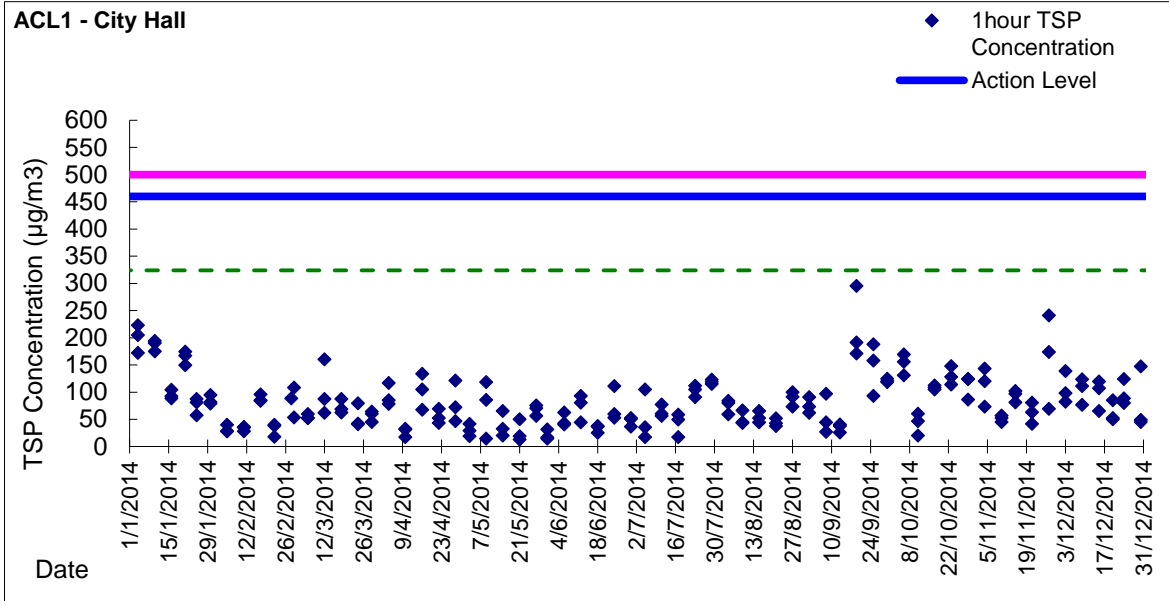

Graphic Presentation of 1 hour TSP Result

Graphic Presentation of 24 hour TSP Result

Graphic Presentation of 1 hour TSP Result

Graphic Presentation of 24 hour TSP Result

Remark: due to large scale renovation works at People's Liberation Army Headquarter (ALC2), the AQM at ACL2 was suspended from 14 Nov 2013 to 03 Dec 2013, and relocated to Contractor HK/2012/08 Site Office ACL2a from 07 Dec 2013.

Graphic Presentation of 1 hour TSP Result

Graphic Presentation of 24 hour TSP Result

Graphic Presentation of 1 hour TSP Result

ACL2a - Contractor HK/2012/08 Site Office

Graphic Presentation of 24 hour TSP Result

ACL2a - Contractor HK/2012/08 Site Office

Graphic Presentation of 1 hour TSP Result

Graphic Presentation of 24 hour TSP Result

Graphic Presentation of 1 hour TSP Result

Graphic Presentation of 24 hour TSP Result

Graphic Presentation of 1 hour TSP Result

Graphic Presentation of 24 hour TSP Result

Graphic Presentation of 1 hour TSP Result

Graphic Presentation of 24 hour TSP Result

Graphic Presentation of 1 hour TSP Result