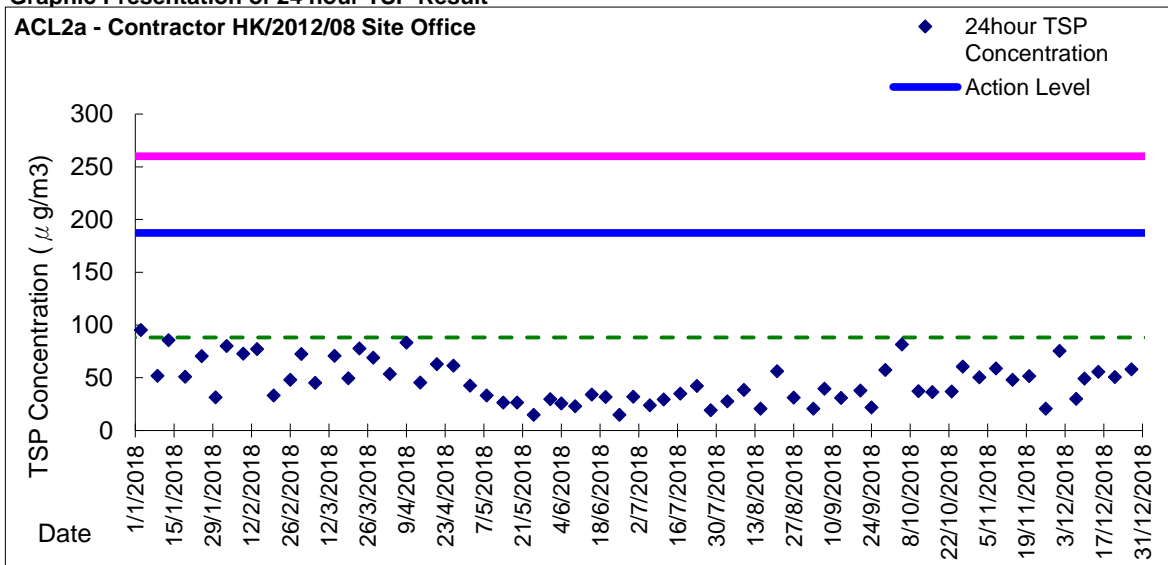

Graphic Presentation of 1 hour TSP Result

Graphic Presentation of 24 hour TSP Result

Graphic Presentation of 1 hour TSP Result

ACL2a - Contractor HK/2012/08 Site Office

Graphic Presentation of 24 hour TSP Result

ACL2a - Contractor HK/2012/08 Site Office

Graphic Presentation of 1 hour TSP Result

Graphic Presentation of 24 hour TSP Result

Graphic Presentation of 1 hour TSP Result

Graphic Presentation of 24 hour TSP Result