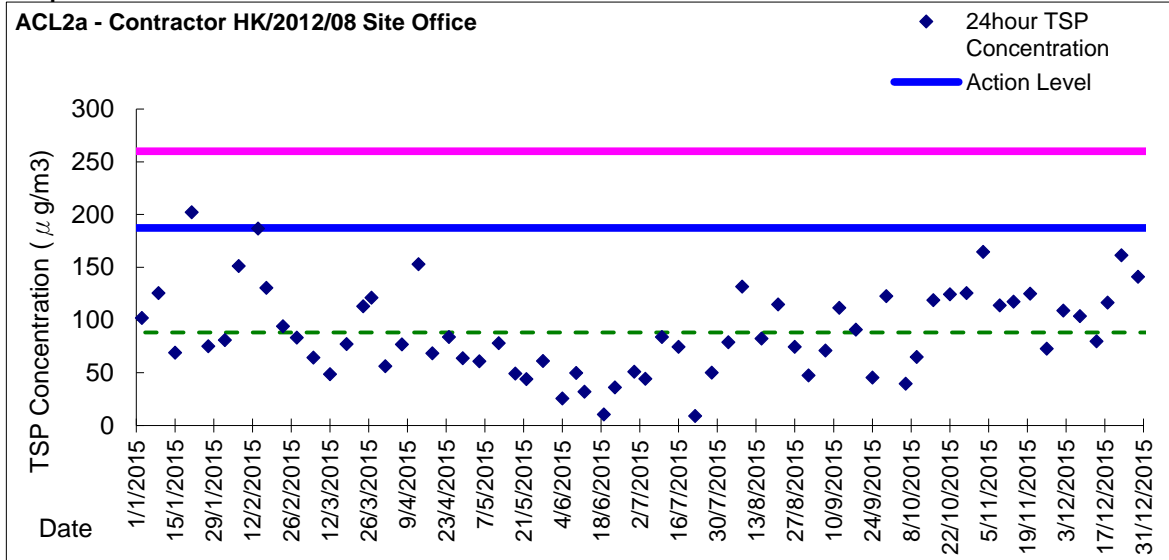

ACL2a - Contractor HK/2012/08 Site Office

Graphic Presentation of 1 hour TSP Result

Graphic Presentation of 24 hour TSP Result

Graphic Presentation of 1 hour TSP Result

Graphic Presentation of 24 hour TSP Result

Graphic Presentation of 1 hour TSP Result

Graphic Presentation of 24 hour TSP Result

Graphic Presentation of 1 hour TSP Result

Graphic Presentation of 24 hour TSP Result

Graphic Presentation of 1 hour TSP Result