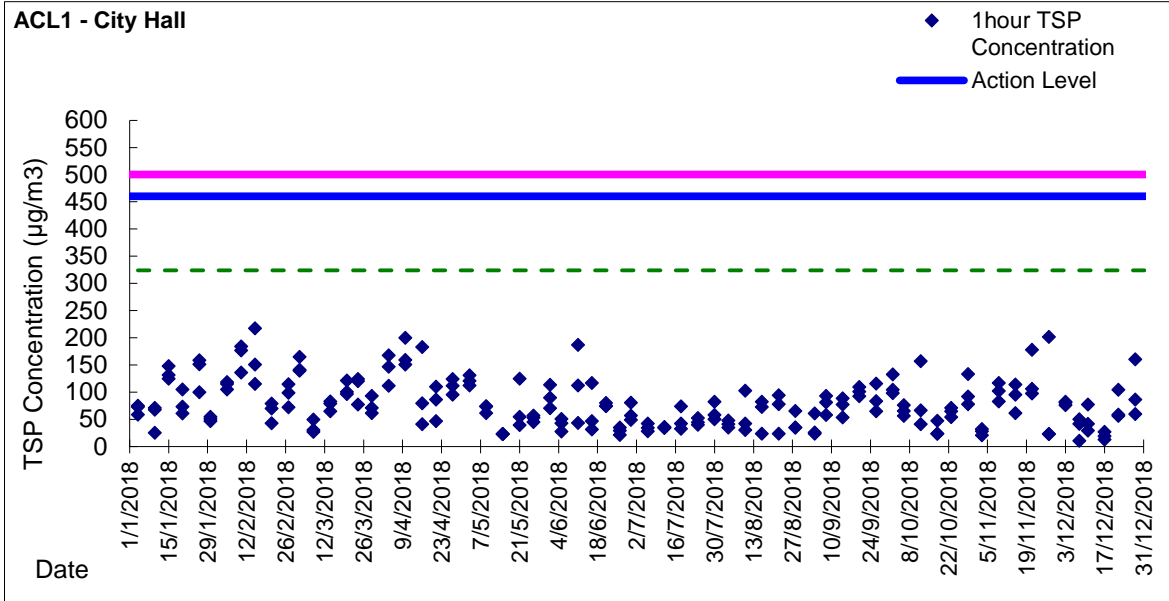

Graphic Presentation of 24 hour TSP Result

Graphic Presentation of 1 hour TSP Result

ACL2a - Contractor HK/2012/08 Site Office

Graphic Presentation of 24 hour TSP Result

ACL2a - Contractor HK/2012/08 Site Office

Graphic Presentation of 1 hour TSP Result

Graphic Presentation of 24 hour TSP Result

Graphic Presentation of 1 hour TSP Result

ACL2a - Contractor HK/2012/08 Site Office

Graphic Presentation of 24 hour TSP Result