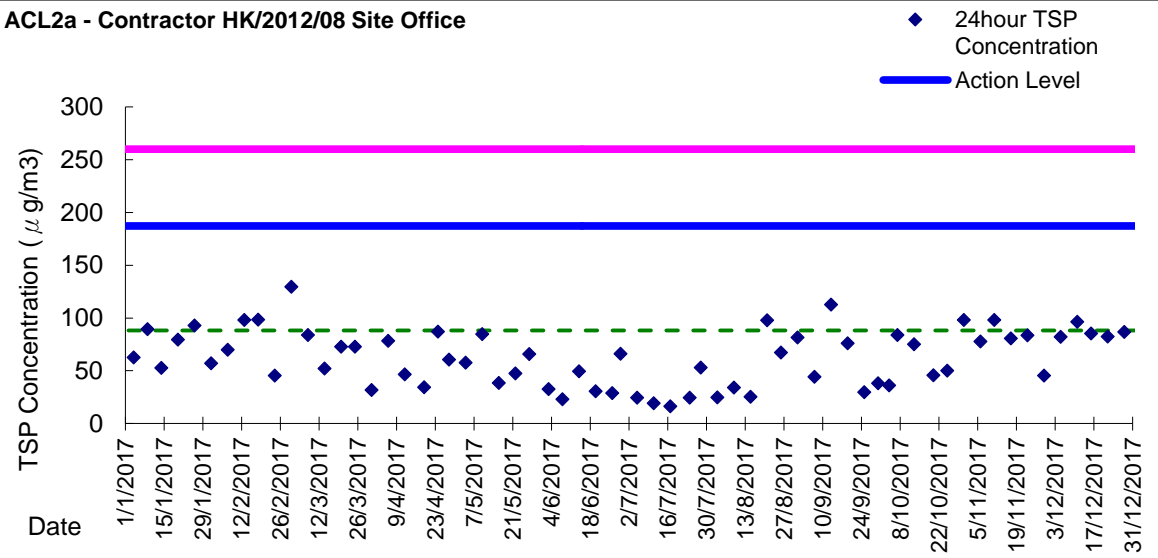

Graphic Presentation of 24 hour TSP Result

Graphic Presentation of 1 hour TSP Result

ACL2a - Contractor HK/2012/08 Site Office

Graphic Presentation of 24 hour TSP Result

ACL2a - Contractor HK/2012/08 Site Office

Graphic Presentation of 1 hour TSP Result

Graphic Presentation of 24 hour TSP Result

Graphic Presentation of 1 hour TSP Result

ACL2a - Contractor HK/2012/08 Site Office

Graphic Presentation of 24 hour TSP Result