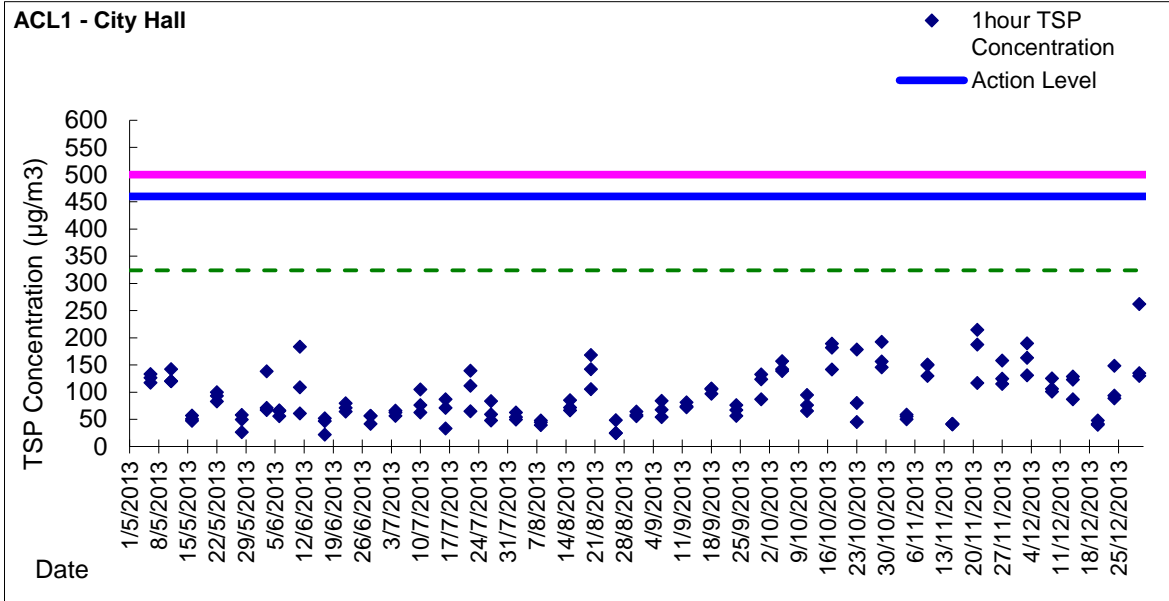

Graphic Presentation of 1 hour TSP Result

Graphic Presentation of 24 hour TSP Result

Graphic Presentation of 1 hour TSP Result

Graphic Presentation of 24 hour TSP Result

Remark: due to large scale renovation works at People's Liberation Army Headquarter (ALC2), the AQM at ACL2 was suspended from 14 Nov 2013 to 03 Dec 2013, and relocated to Contractor HK/2012/08 Site Office ACL2a from 07 Dec 2013.

Graphic Presentation of 1 hour TSP Result

Graphic Presentation of 24 hour TSP Result

Graphic Presentation of 1 hour TSP Result

ACL2a - Contractor HK/2012/08 Site Office

Graphic Presentation of 24 hour TSP Result

Graphic Presentation of 1 hour TSP Result

Graphic Presentation of 24 hour TSP Result

Graphic Presentation of 1 hour TSP Result

Graphic Presentation of 24 hour TSP Result

Graphic Presentation of 1 hour TSP Result