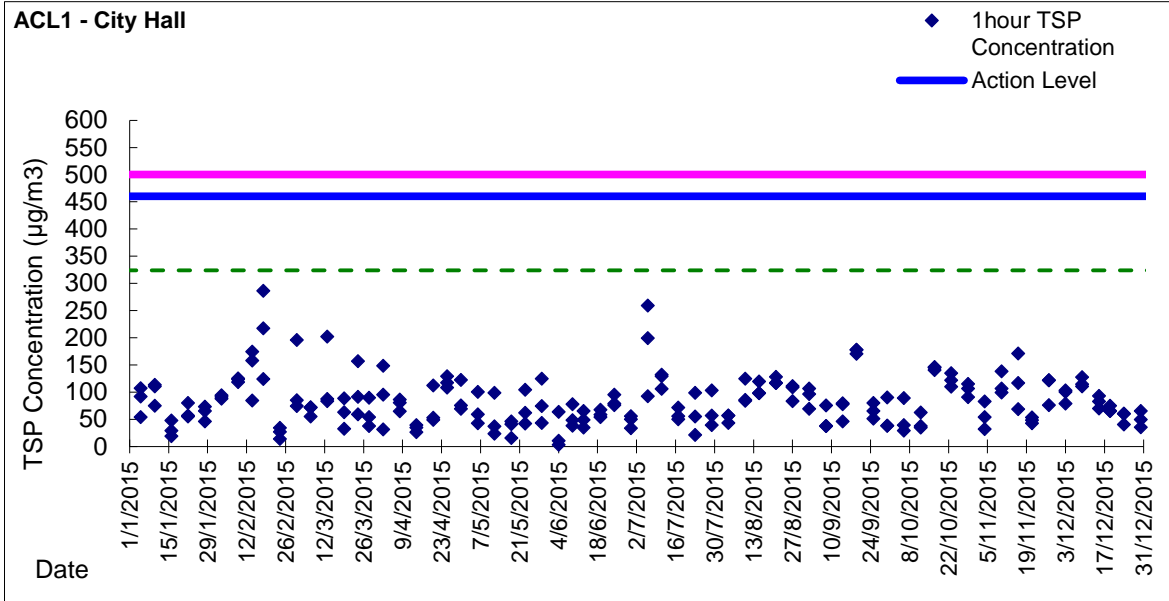

Graphic Presentation of 1 hour TSP Result

Graphic Presentation of 24 hour TSP Result

Graphic Presentation of 1 hour TSP Result

Graphic Presentation of 24 hour TSP Result

Remark: due to large scale renovation works at People's Liberation Army Headquarter (ALC2), the AQM at ACL2 was suspended from 14 Nov 2013 to 03 Dec 2013, and relocated to Contractor HK/2012/08 Site Office ACL2a from 07 Dec 2013.

Graphic Presentation of 1 hour TSP Result

Graphic Presentation of 24 hour TSP Result

Graphic Presentation of 1 hour TSP Result

ACL2a - Contractor HK/2012/08 Site Office

Graphic Presentation of 24 hour TSP Result

ACL2a - Contractor HK/2012/08 Site Office

Graphic Presentation of 1 hour TSP Result

Graphic Presentation of 24 hour TSP Result

Graphic Presentation of 1 hour TSP Result

Graphic Presentation of 24 hour TSP Result

Graphic Presentation of 1 hour TSP Result

Graphic Presentation of 24 hour TSP Result

Graphic Presentation of 1 hour TSP Result

Graphic Presentation of 24 hour TSP Result

Graphic Presentation of 1 hour TSP Result