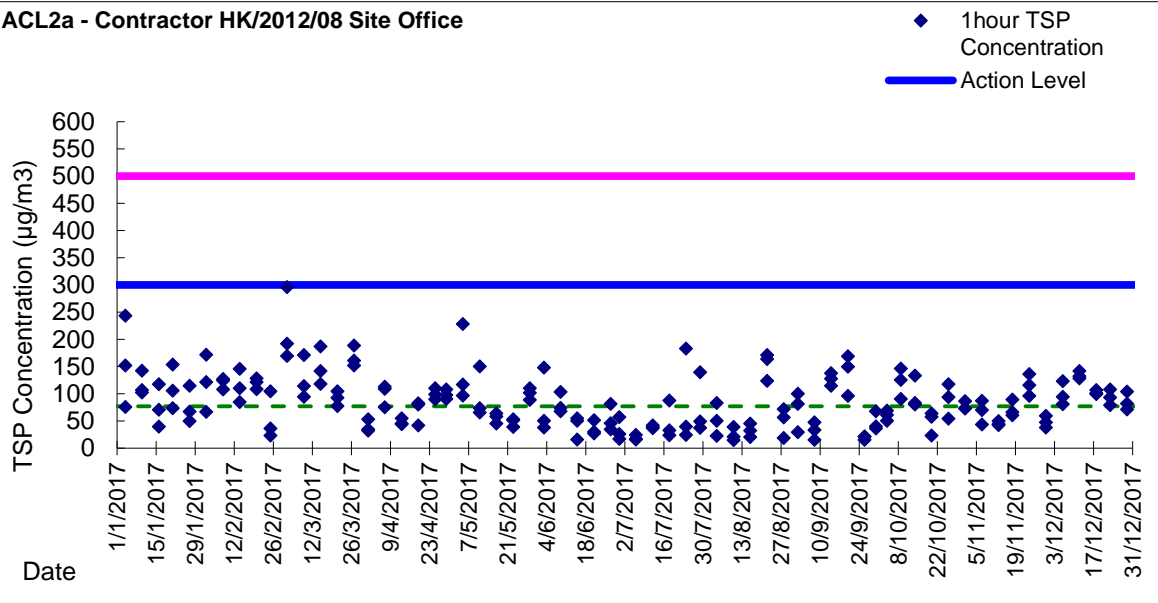

ACL2a - Contractor HK/2012/08 Site Office

Graphic Presentation of 1 hour TSP Result

Graphic Presentation of 24 hour TSP Result

Graphic Presentation of 1 hour TSP Result

Graphic Presentation of 24 hour TSP Result

Graphic Presentation of 1 hour TSP Result

Graphic Presentation of 24 hour TSP Result

Graphic Presentation of 1 hour TSP Result

Graphic Presentation of 24 hour TSP Result

Graphic Presentation of 1 hour TSP Result

Graphic Presentation of 24 hour TSP Result

Graphic Presentation of 1 hour TSP Result

ACL2a - Contractor HK/2012/08 Site Office

Graphic Presentation of 24 hour TSP Result

ACL2a - Contractor HK/2012/08 Site Office