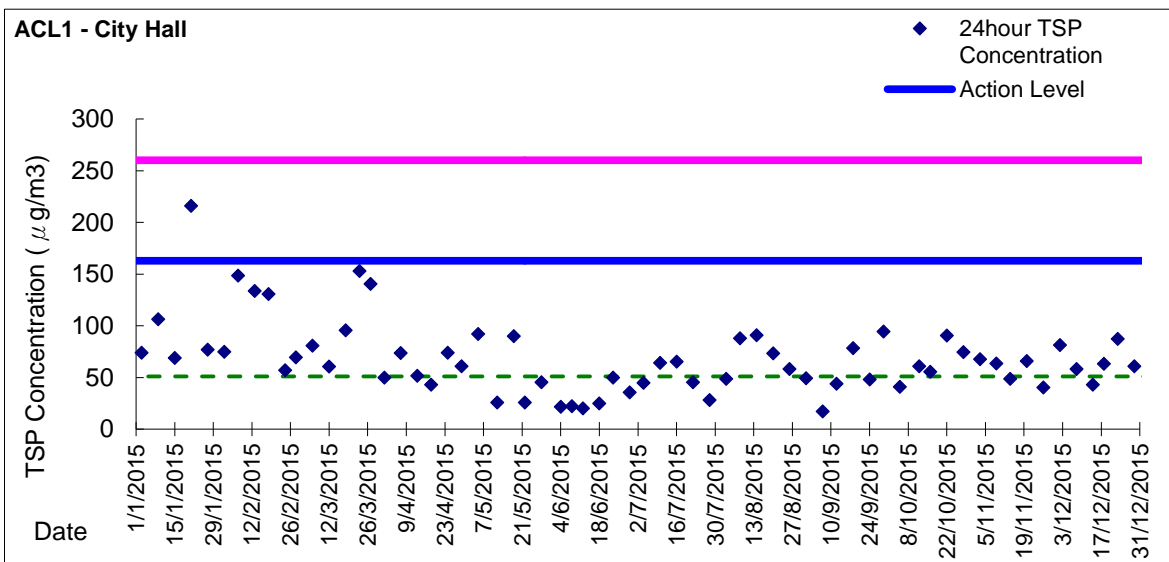

ACL2a - Contractor HK/2012/08 Site Office

Graphic Presentation of 1 hour TSP Result

Graphic Presentation of 24 hour TSP Result

Graphic Presentation of 1 hour TSP Result

Graphic Presentation of 24 hour TSP Result

Graphic Presentation of 1 hour TSP Result

Graphic Presentation of 24 hour TSP Result

Graphic Presentation of 1 hour TSP Result

Graphic Presentation of 24 hour TSP Result

Graphic Presentation of 1 hour TSP Result