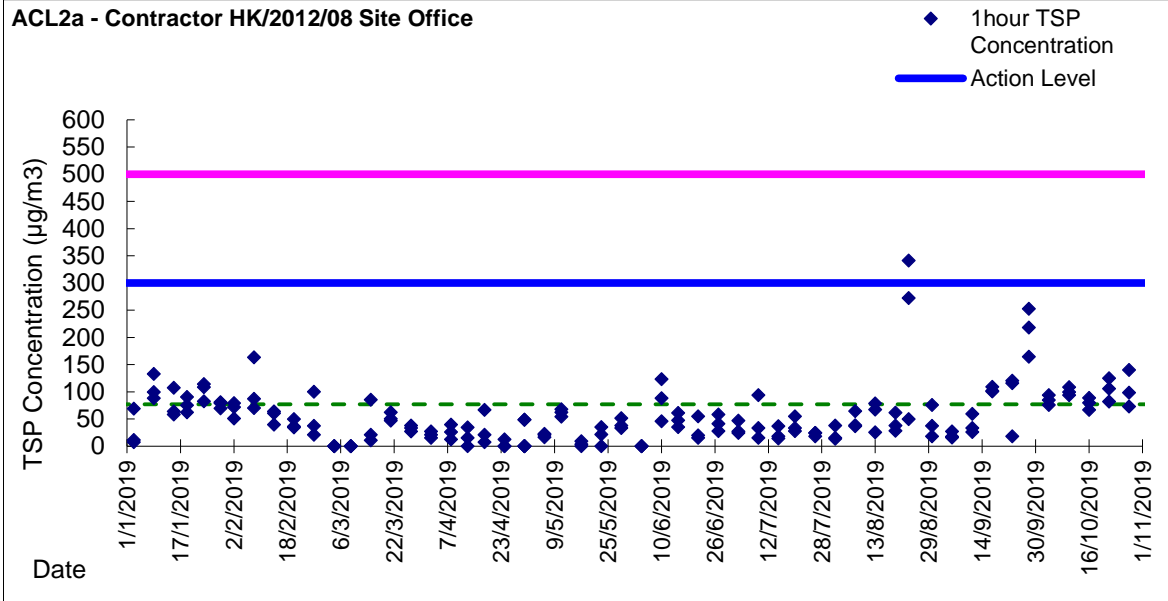

ACL2a - Contractor HK/2012/08 Site Office

Graphic Presentation of 1 hour TSP Result

Graphic Presentation of 24 hour TSP Result

Graphic Presentation of 1 hour TSP Result

Graphic Presentation of 24 hour TSP Result