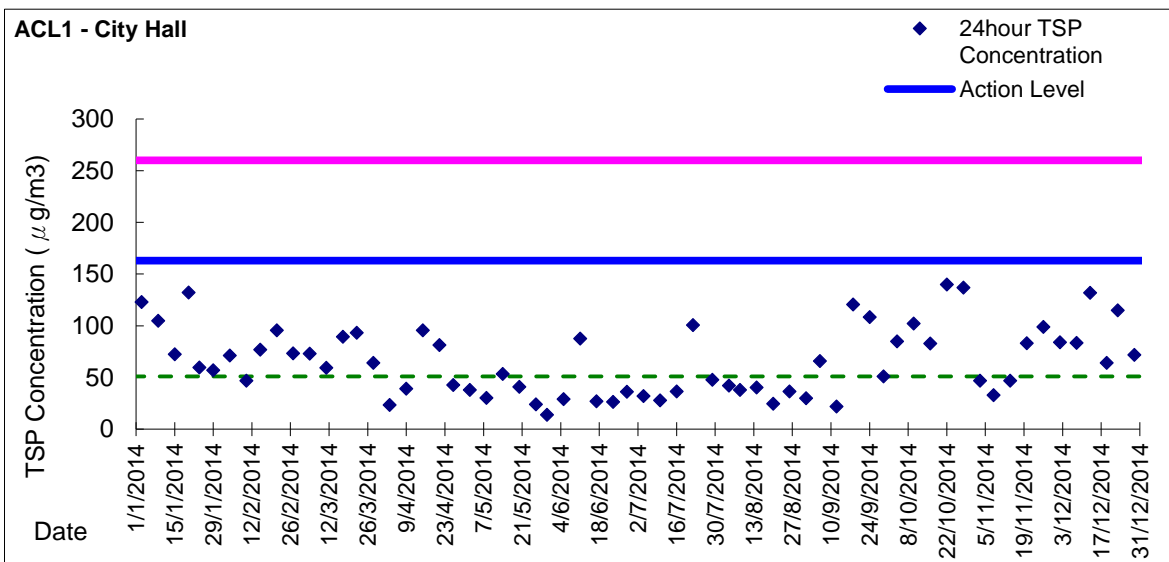

Graphic Presentation of 1 hour TSP Result

Graphic Presentation of 24 hour TSP Result

Graphic Presentation of 1 hour TSP Result

Graphic Presentation of 24 hour TSP Result

Remark: due to large scale renovation works at People's Liberation Army Headquarter (ALC2), the AQM at ACL2 was suspended from 14 Nov 2013 to 03 Dec 2013, and relocated to Contractor HK/2012/08 Site Office ACL2a from 07 Dec 2013.

Graphic Presentation of 1 hour TSP Result

Graphic Presentation of 24 hour TSP Result

Graphic Presentation of 1 hour TSP Result

ACL2a - Contractor HK/2012/08 Site Office

Graphic Presentation of 24 hour TSP Result

ACL2a - Contractor HK/2012/08 Site Office

Graphic Presentation of 1 hour TSP Result

Graphic Presentation of 24 hour TSP Result

Graphic Presentation of 1 hour TSP Result

Graphic Presentation of 24 hour TSP Result