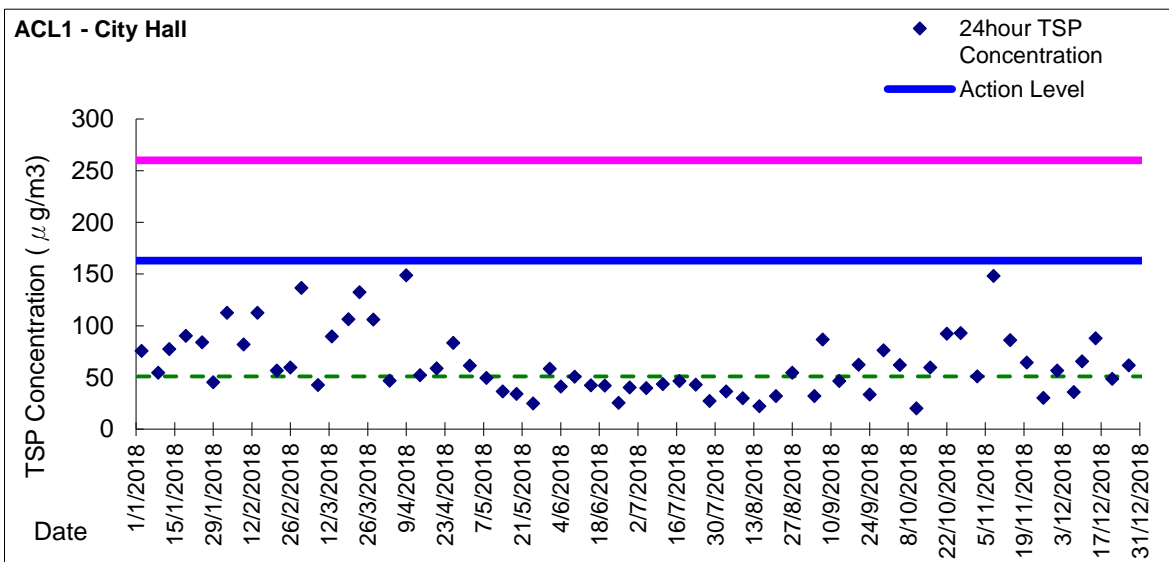

Graphic Presentation of 24 hour TSP Result

Graphic Presentation of 1 hour TSP Result

ACL2a - Contractor HK/2012/08 Site Office

Graphic Presentation of 24 hour TSP Result

ACL2a - Contractor HK/2012/08 Site Office

Graphic Presentation of 1 hour TSP Result

Graphic Presentation of 24 hour TSP Result

Graphic Presentation of 1 hour TSP Result

ACL2a - Contractor HK/2012/08 Site Office

Graphic Presentation of 24 hour TSP Result