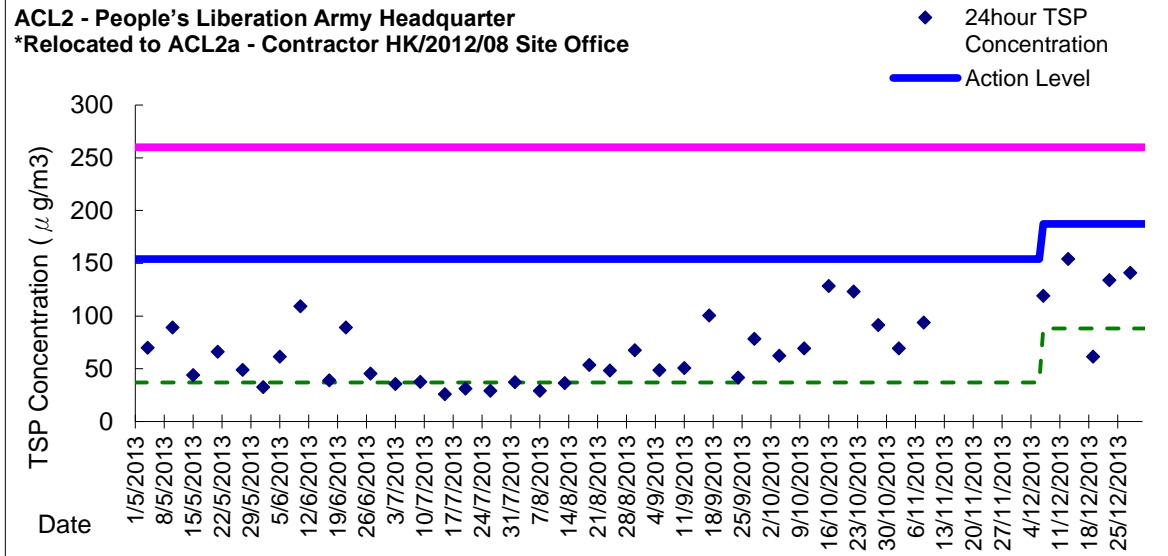

Graphic Presentation of 1 hour TSP Result

Graphic Presentation of 24 hour TSP Result

Graphic Presentation of 1 hour TSP Result

Graphic Presentation of 24 hour TSP Result

Remark: due to large scale renovation works at People's Liberation Army Headquarter (ALC2), the AQM at ACL2 was suspended from 14 Nov 2013 to 03 Dec 2013, and relocated to Contractor HK/2012/08 Site Office ACL2a from 07 Dec 2013.

Graphic Presentation of 1 hour TSP Result

Graphic Presentation of 24 hour TSP Result

Graphic Presentation of 1 hour TSP Result

ACL2a - Contractor HK/2012/08 Site Office

Graphic Presentation of 24 hour TSP Result