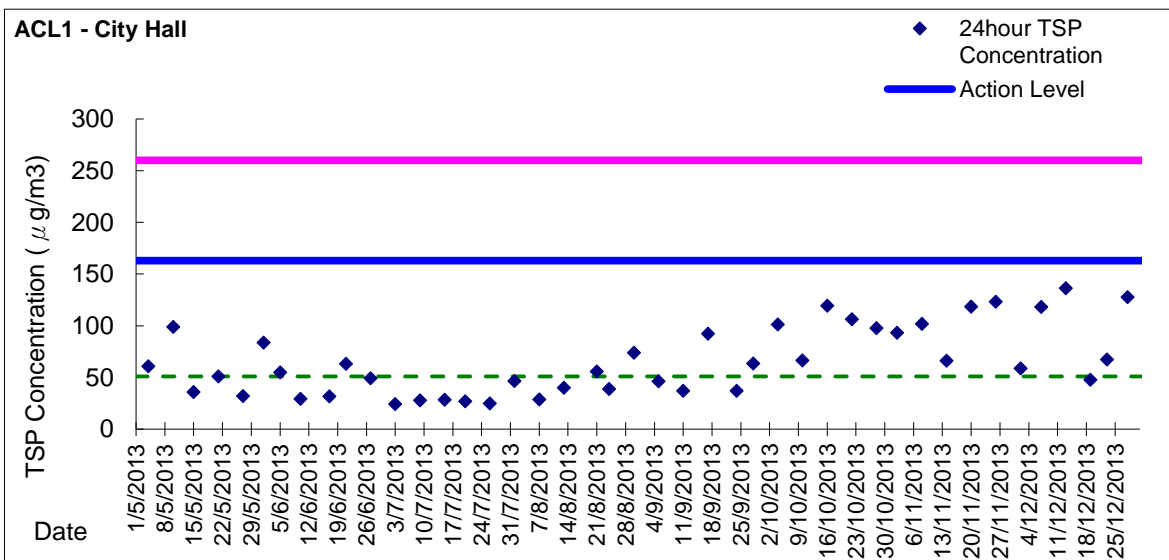

Graphic Presentation of 1 hour TSP Result

Graphic Presentation of 24 hour TSP Result

Graphic Presentation of 1 hour TSP Result

Graphic Presentation of 24 hour TSP Result

Remark: due to large scale renovation works at People's Liberation Army Headquarter (ALC2), the AQM at ACL2 was suspended from 14 Nov 2013 to 03 Dec 2013, and relocated to Contractor HK/2012/08 Site Office ACL2a from 07 Dec 2013.

Graphic Presentation of 1 hour TSP Result

Graphic Presentation of 24 hour TSP Result

Graphic Presentation of 1 hour TSP Result

ACL2a - Contractor HK/2012/08 Site Office

Graphic Presentation of 24 hour TSP Result

ACL2a - Contractor HK/2012/08 Site Office

Graphic Presentation of 1 hour TSP Result

Graphic Presentation of 24 hour TSP Result

Graphic Presentation of 1 hour TSP Result

Graphic Presentation of 24 hour TSP Result