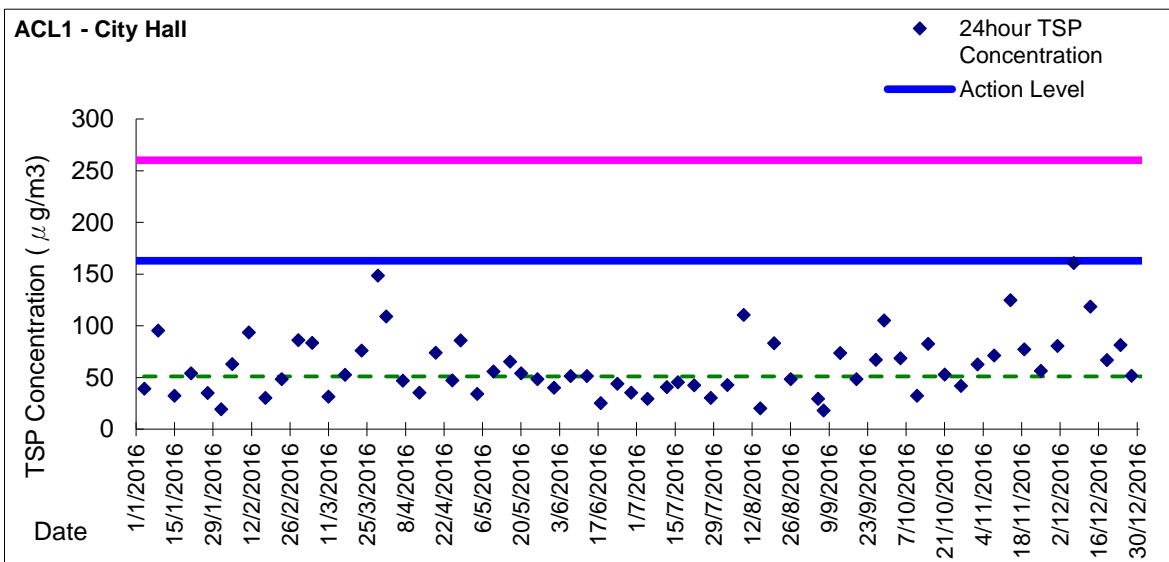

ACL2a - Contractor HK/2012/08 Site Office

Graphic Presentation of 1 hour TSP Result

Graphic Presentation of 24 hour TSP Result

Graphic Presentation of 1 hour TSP Result

Graphic Presentation of 24 hour TSP Result

Graphic Presentation of 1 hour TSP Result

Graphic Presentation of 24 hour TSP Result

Graphic Presentation of 1 hour TSP Result

Graphic Presentation of 24 hour TSP Result

Graphic Presentation of 1 hour TSP Result