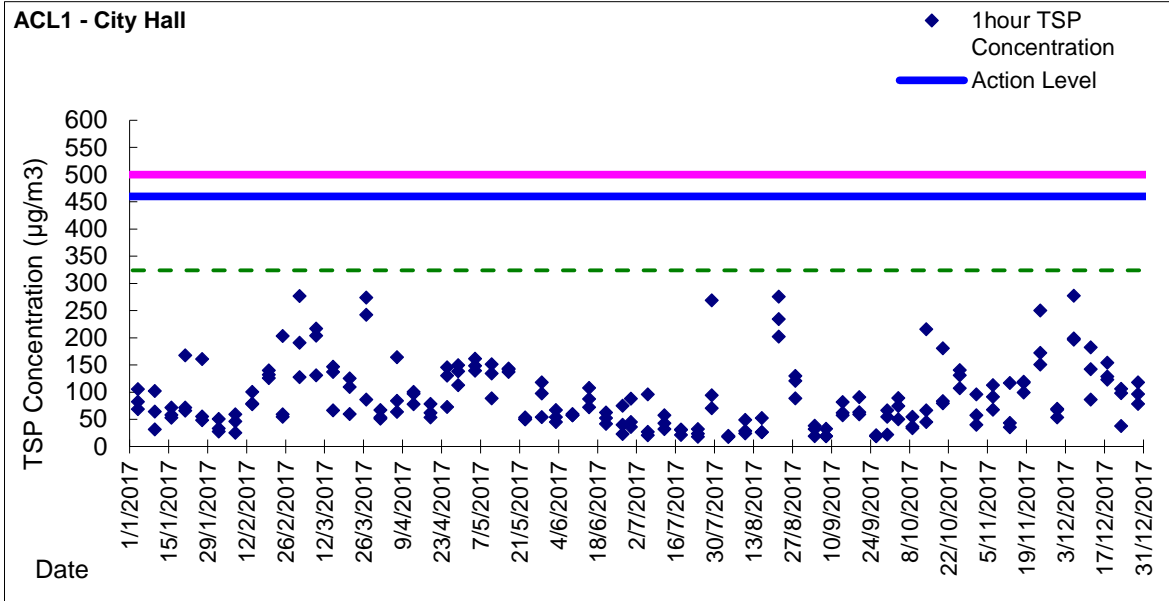

ACL2a - Contractor HK/2012/08 Site Office

Graphic Presentation of 1 hour TSP Result

Graphic Presentation of 24 hour TSP Result

Graphic Presentation of 1 hour TSP Result

Graphic Presentation of 24 hour TSP Result

Graphic Presentation of 1 hour TSP Result

Graphic Presentation of 24 hour TSP Result

Graphic Presentation of 1 hour TSP Result

Graphic Presentation of 24 hour TSP Result

Graphic Presentation of 1 hour TSP Result

Graphic Presentation of 24 hour TSP Result

Graphic Presentation of 1 hour TSP Result

ACL2a - Contractor HK/2012/08 Site Office

Graphic Presentation of 24 hour TSP Result

ACL2a - Contractor HK/2012/08 Site Office