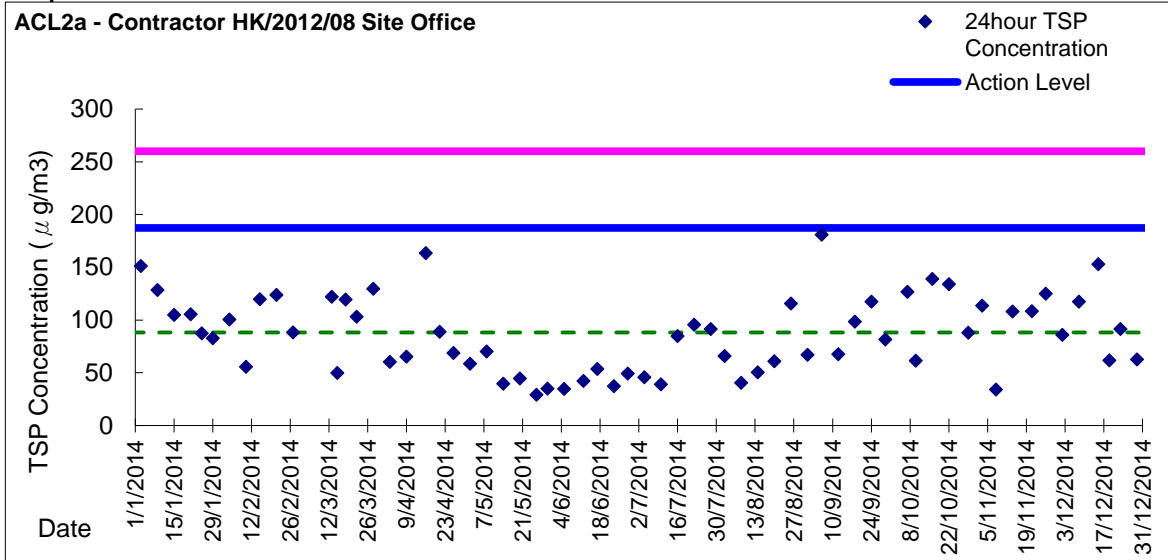

Graphic Presentation of 1 hour TSP Result

Graphic Presentation of 24 hour TSP Result

Graphic Presentation of 1 hour TSP Result

Graphic Presentation of 24 hour TSP Result

Remark: due to large scale renovation works at People's Liberation Army Headquarter (ALC2), the AQM at ACL2 was suspended from 14 Nov 2013 to 03 Dec 2013, and relocated to Contractor HK/2012/08 Site Office ACL2a from 07 Dec 2013.

Graphic Presentation of 1 hour TSP Result

Graphic Presentation of 24 hour TSP Result

Graphic Presentation of 1 hour TSP Result

ACL2a - Contractor HK/2012/08 Site Office

Graphic Presentation of 24 hour TSP Result

ACL2a - Contractor HK/2012/08 Site Office

Graphic Presentation of 1 hour TSP Result

Graphic Presentation of 24 hour TSP Result

Graphic Presentation of 1 hour TSP Result

Graphic Presentation of 24 hour TSP Result