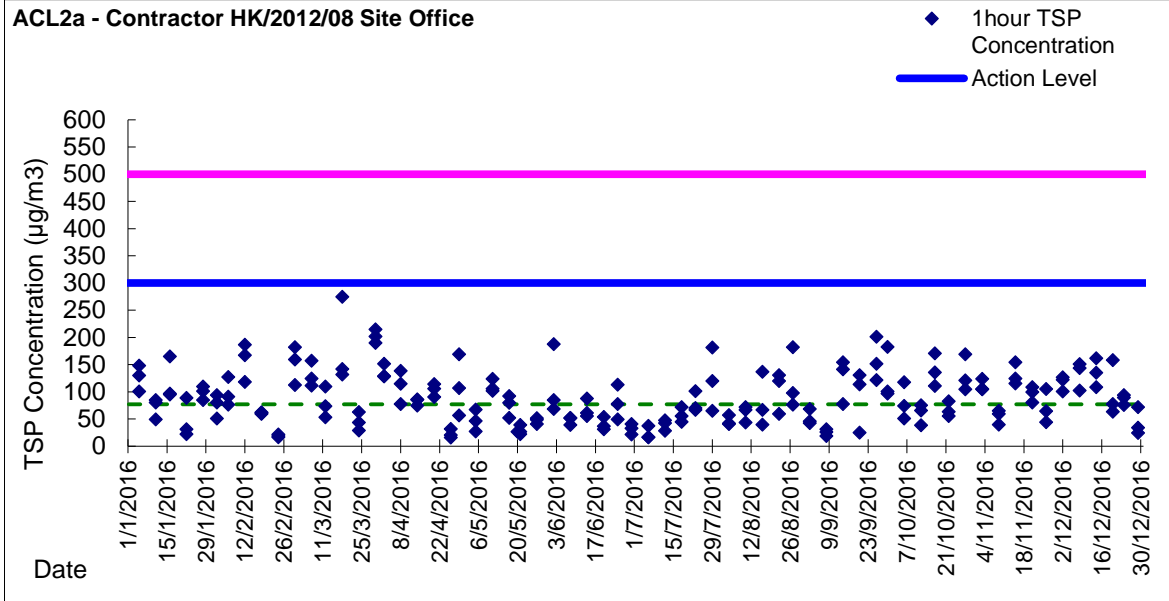

Graphic Presentation of 1 hour TSP Result

Graphic Presentation of 24 hour TSP Result

Graphic Presentation of 1 hour TSP Result

Graphic Presentation of 24 hour TSP Result

Graphic Presentation of 1 hour TSP Result

Graphic Presentation of 24 hour TSP Result

Graphic Presentation of 1 hour TSP Result

ACL2a - Contractor HK/2012/08 Site Office

Graphic Presentation of 24 hour TSP Result

ACL2a - Contractor HK/2012/08 Site Office