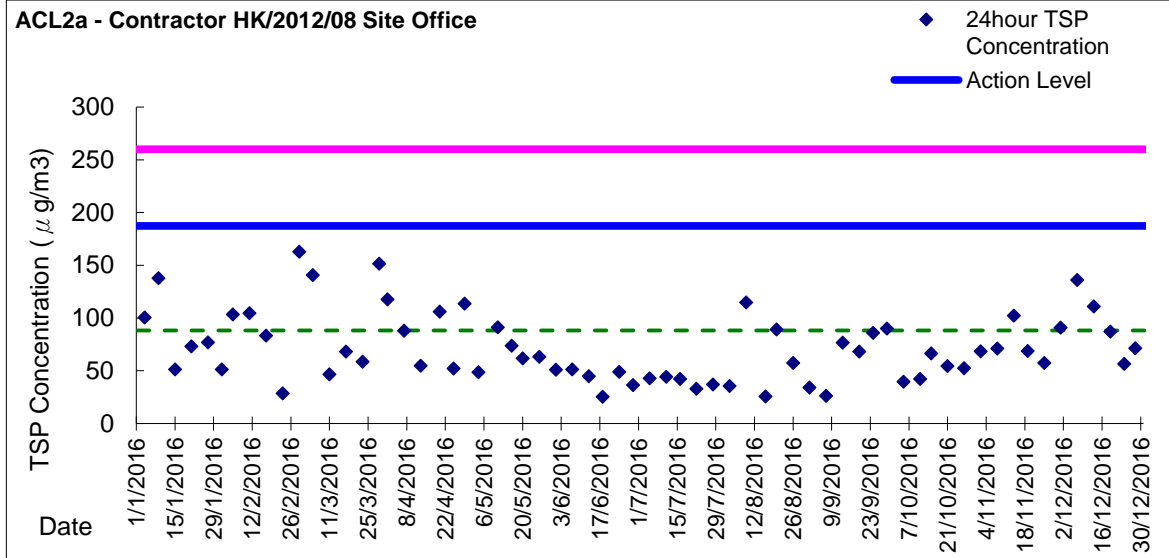

Graphic Presentation of 1 hour TSP Result

Graphic Presentation of 24 hour TSP Result

Graphic Presentation of 1 hour TSP Result

Graphic Presentation of 24 hour TSP Result

Graphic Presentation of 1 hour TSP Result

Graphic Presentation of 24 hour TSP Result

Graphic Presentation of 1 hour TSP Result

ACL2a - Contractor HK/2012/08 Site Office

Graphic Presentation of 24 hour TSP Result

ACL2a - Contractor HK/2012/08 Site Office