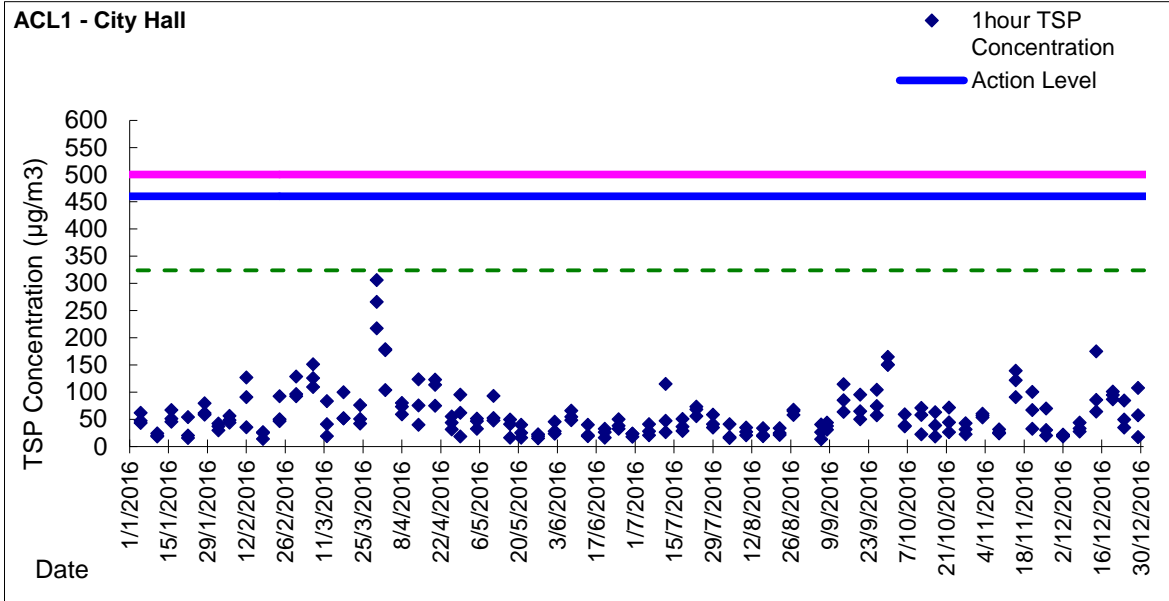

ACL2a - Contractor HK/2012/08 Site Office

Graphic Presentation of 1 hour TSP Result

Graphic Presentation of 24 hour TSP Result

Graphic Presentation of 1 hour TSP Result

Graphic Presentation of 24 hour TSP Result

Graphic Presentation of 1 hour TSP Result

Graphic Presentation of 24 hour TSP Result

Graphic Presentation of 1 hour TSP Result

Graphic Presentation of 24 hour TSP Result

Graphic Presentation of 1 hour TSP Result