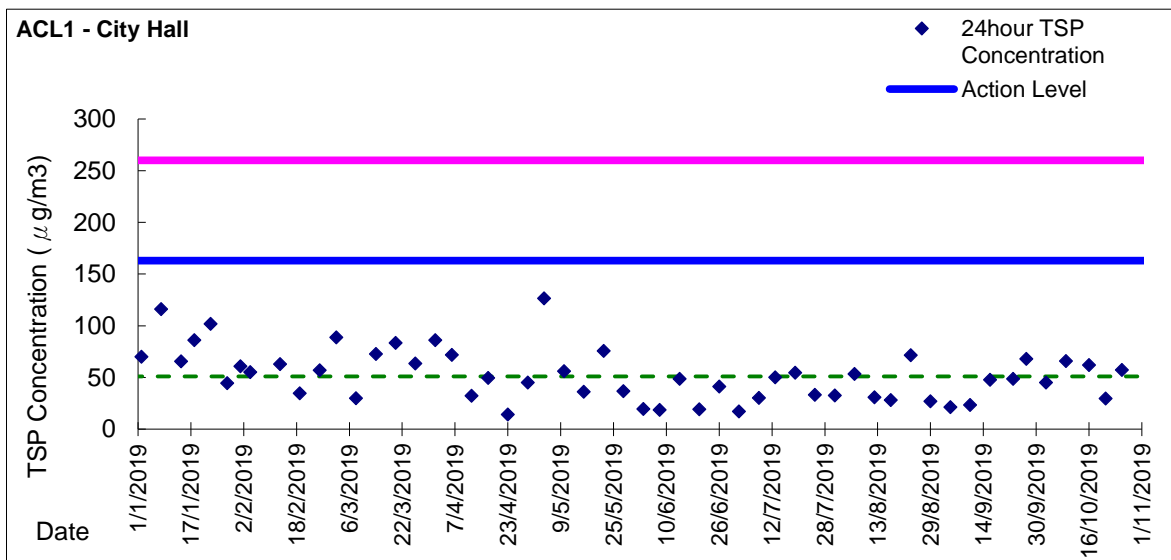

ACL2a - Contractor HK/2012/08 Site Office

Graphic Presentation of 1 hour TSP Result

Graphic Presentation of 24 hour TSP Result

Graphic Presentation of 1 hour TSP Result

Graphic Presentation of 24 hour TSP Result