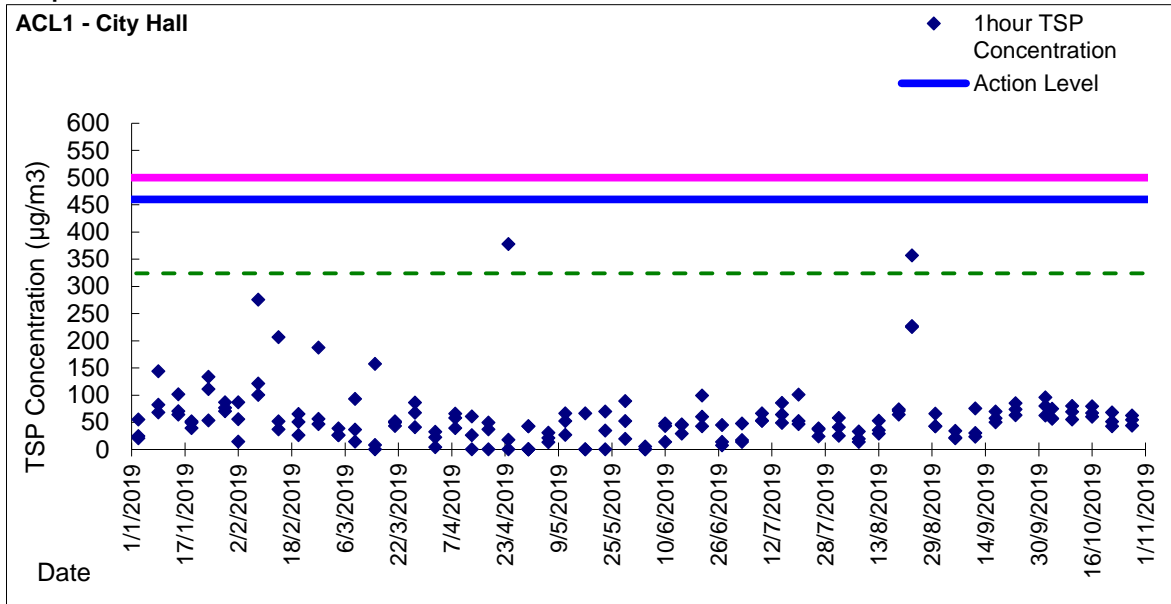

Graphic Presentation of 1 hour TSP Result

Graphic Presentation of 24 hour TSP Result

Graphic Presentation of 1 hour TSP Result

ACL2a - Contractor HK/2012/08 Site Office

Graphic Presentation of 24 hour TSP Result

ACL2a - Contractor HK/2012/08 Site Office

Graphic Presentation of 1 hour TSP Result

Graphic Presentation of 24 hour TSP Result

Graphic Presentation of 1 hour TSP Result

Graphic Presentation of 24 hour TSP Result