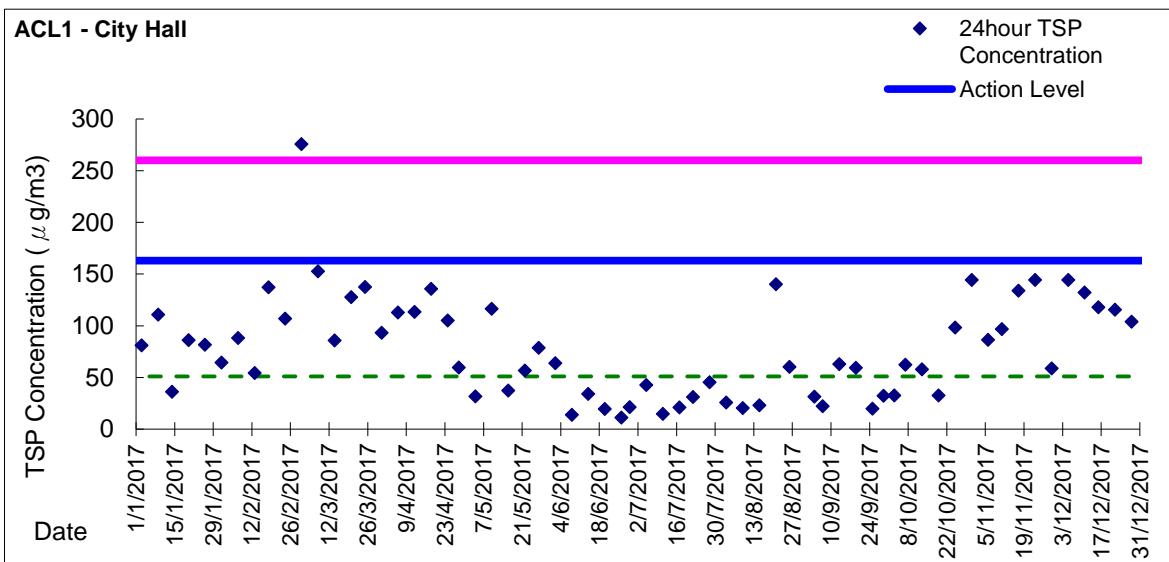

ACL2a - Contractor HK/2012/08 Site Office

Graphic Presentation of 1 hour TSP Result

Graphic Presentation of 24 hour TSP Result

Graphic Presentation of 1 hour TSP Result

Graphic Presentation of 24 hour TSP Result

Graphic Presentation of 1 hour TSP Result

Graphic Presentation of 24 hour TSP Result

Graphic Presentation of 1 hour TSP Result

Graphic Presentation of 24 hour TSP Result

Graphic Presentation of 1 hour TSP Result

Graphic Presentation of 24 hour TSP Result

Graphic Presentation of 1 hour TSP Result

ACL2a - Contractor HK/2012/08 Site Office

Graphic Presentation of 24 hour TSP Result

ACL2a - Contractor HK/2012/08 Site Office