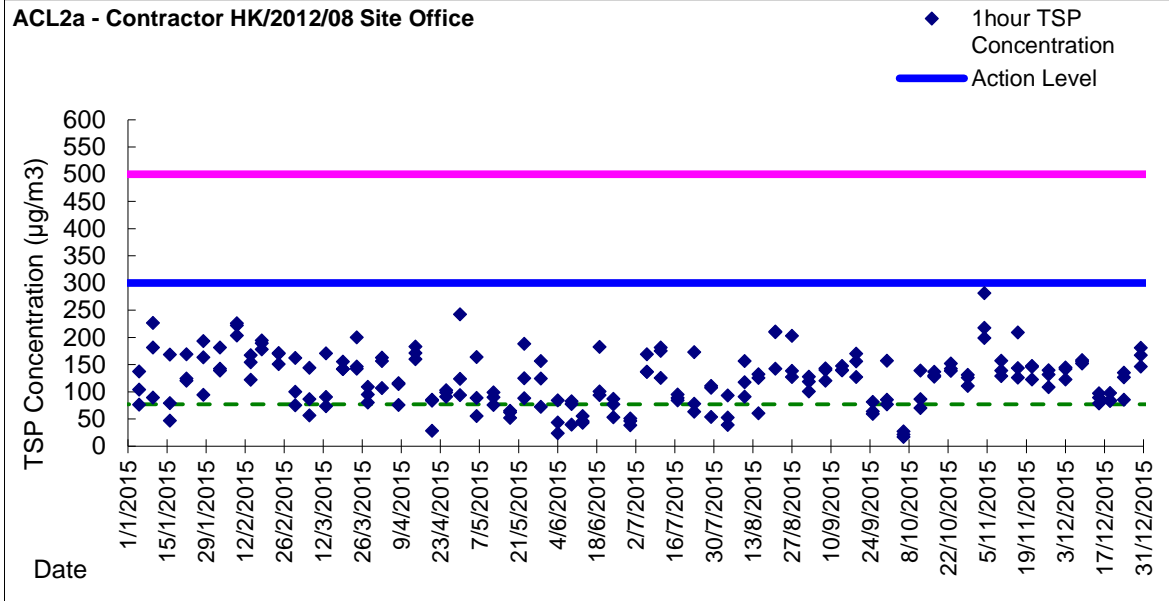

ACL2a - Contractor HK/2012/08 Site Office

Graphic Presentation of 1 hour TSP Result

Graphic Presentation of 24 hour TSP Result

Graphic Presentation of 1 hour TSP Result

Graphic Presentation of 24 hour TSP Result

Graphic Presentation of 1 hour TSP Result

Graphic Presentation of 24 hour TSP Result

Graphic Presentation of 1 hour TSP Result

Graphic Presentation of 24 hour TSP Result

Graphic Presentation of 1 hour TSP Result