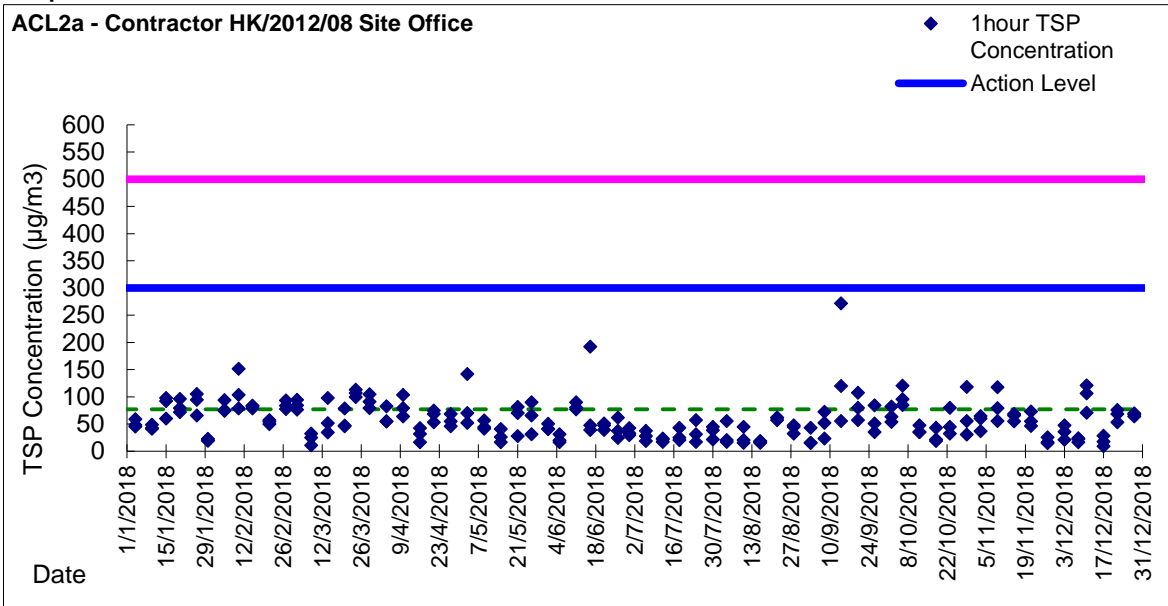

Graphic Presentation of 1 hour TSP Result

Graphic Presentation of 24 hour TSP Result

Graphic Presentation of 1 hour TSP Result

ACL2a - Contractor HK/2012/08 Site Office

Graphic Presentation of 24 hour TSP Result

ACL2a - Contractor HK/2012/08 Site Office

Graphic Presentation of 1 hour TSP Result

Graphic Presentation of 24 hour TSP Result

Graphic Presentation of 1 hour TSP Result

Graphic Presentation of 24 hour TSP Result